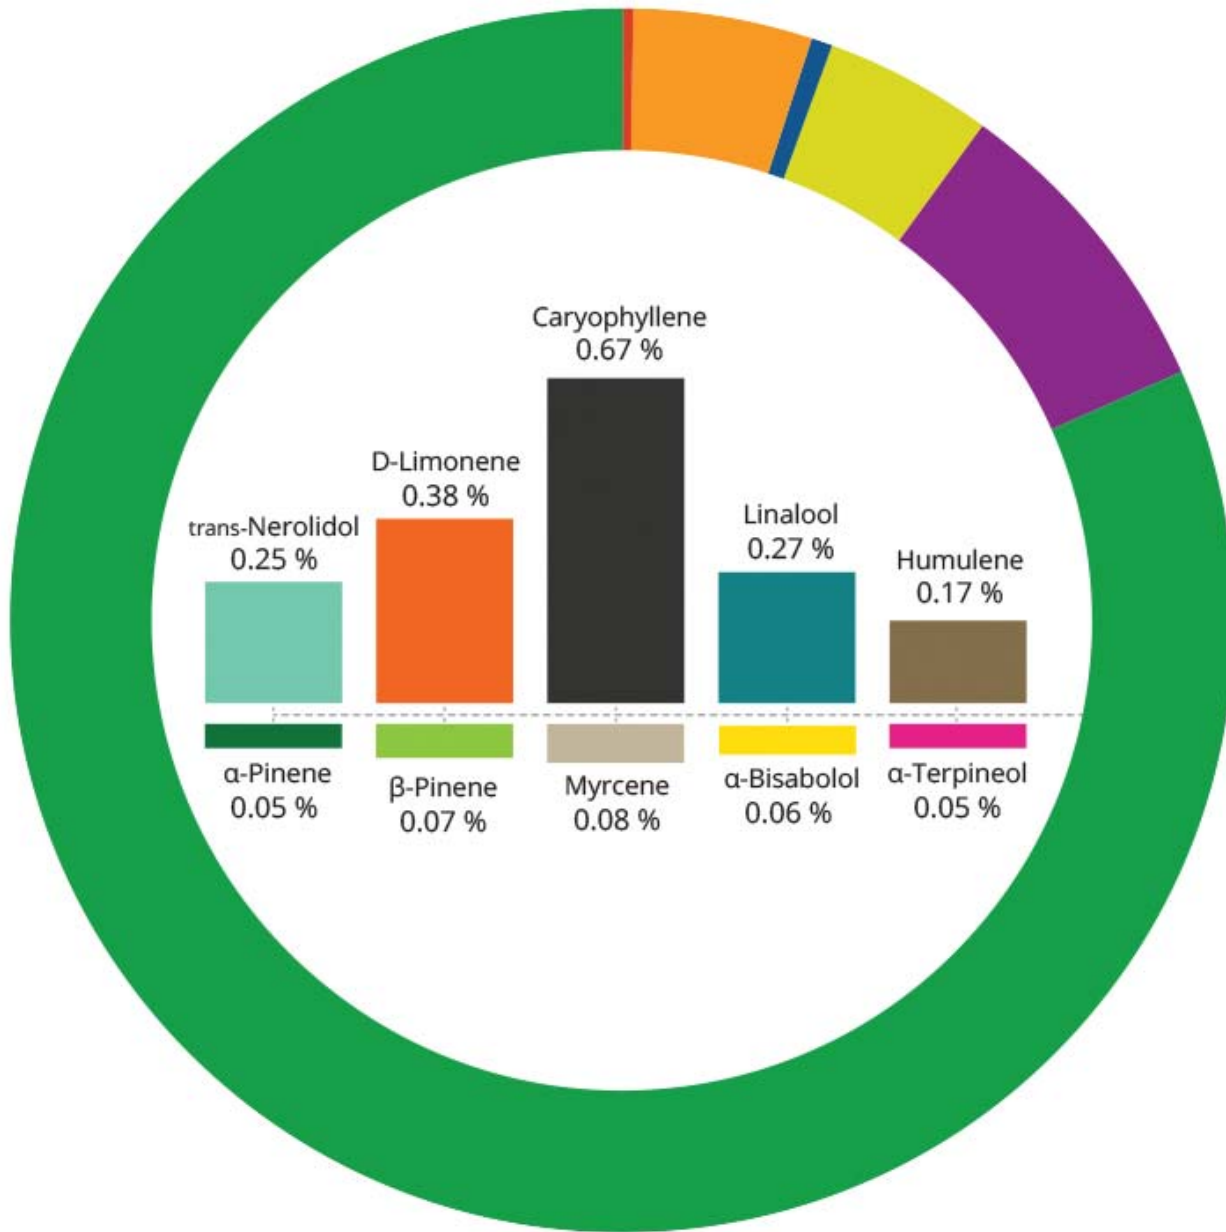

GOD'S GREEN CRACK +

BALANCED HYBRID

LOT **P187+1**

CANNABINOIDS

	Δ9-Tetrahydrocannabinol 21.61% 24.40% THCA 0.21% THC
	Cannabidiol 0.04% 0.05% CBDA 0.00% CBD
	Cannabigerol 1.23% 1.32% CBGA 0.07% CBG
	Cannabichromene 0.15% 0.17% CBCA 0.00% CBC
	Tetrahydrocannabivarin 1.18% 1.34% THCVA 0.00% THCV

TERPENES

	Terpenes 2.14%
	Caryophyllene 0.67%
	D-Limonene 0.38%
	Linalool 0.27%
	trans-Nerolidol 0.25%
	Humulene 0.17%
	Myrcene 0.08%
	β-Pinene 0.07%
	α-Bisabolol 0.06%
	α-Pinene 0.05%
	α-Terpineol 0.05%